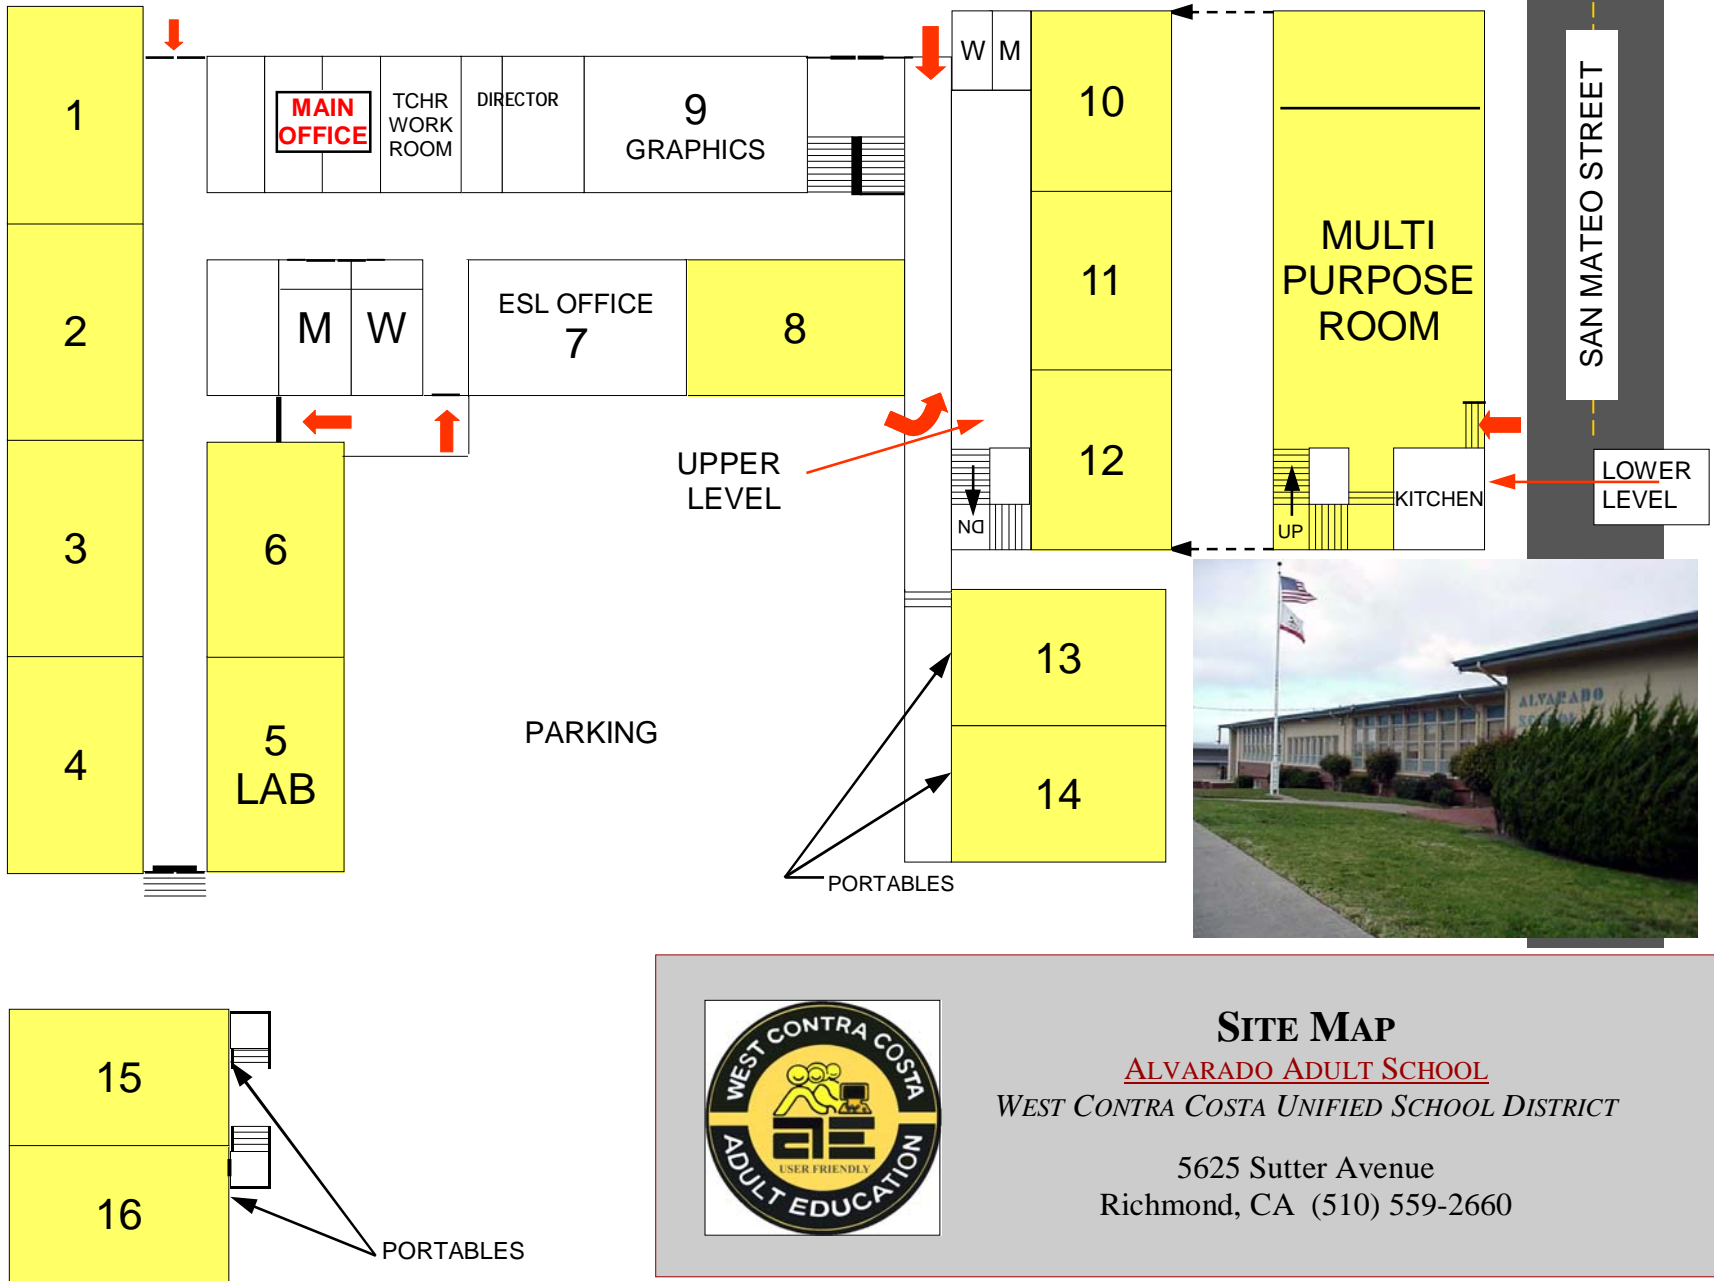

SUTTER AVENUE

PLACER STREET

SAN MATEO STREET

NORTH

SITE MAP

ALVARADO ADULT SCHOOL

WEST CONTRA COSTA UNIFIED SCHOOL DISTRICT

5625 Sutter Avenue
Richmond, CA (510) 559-2660