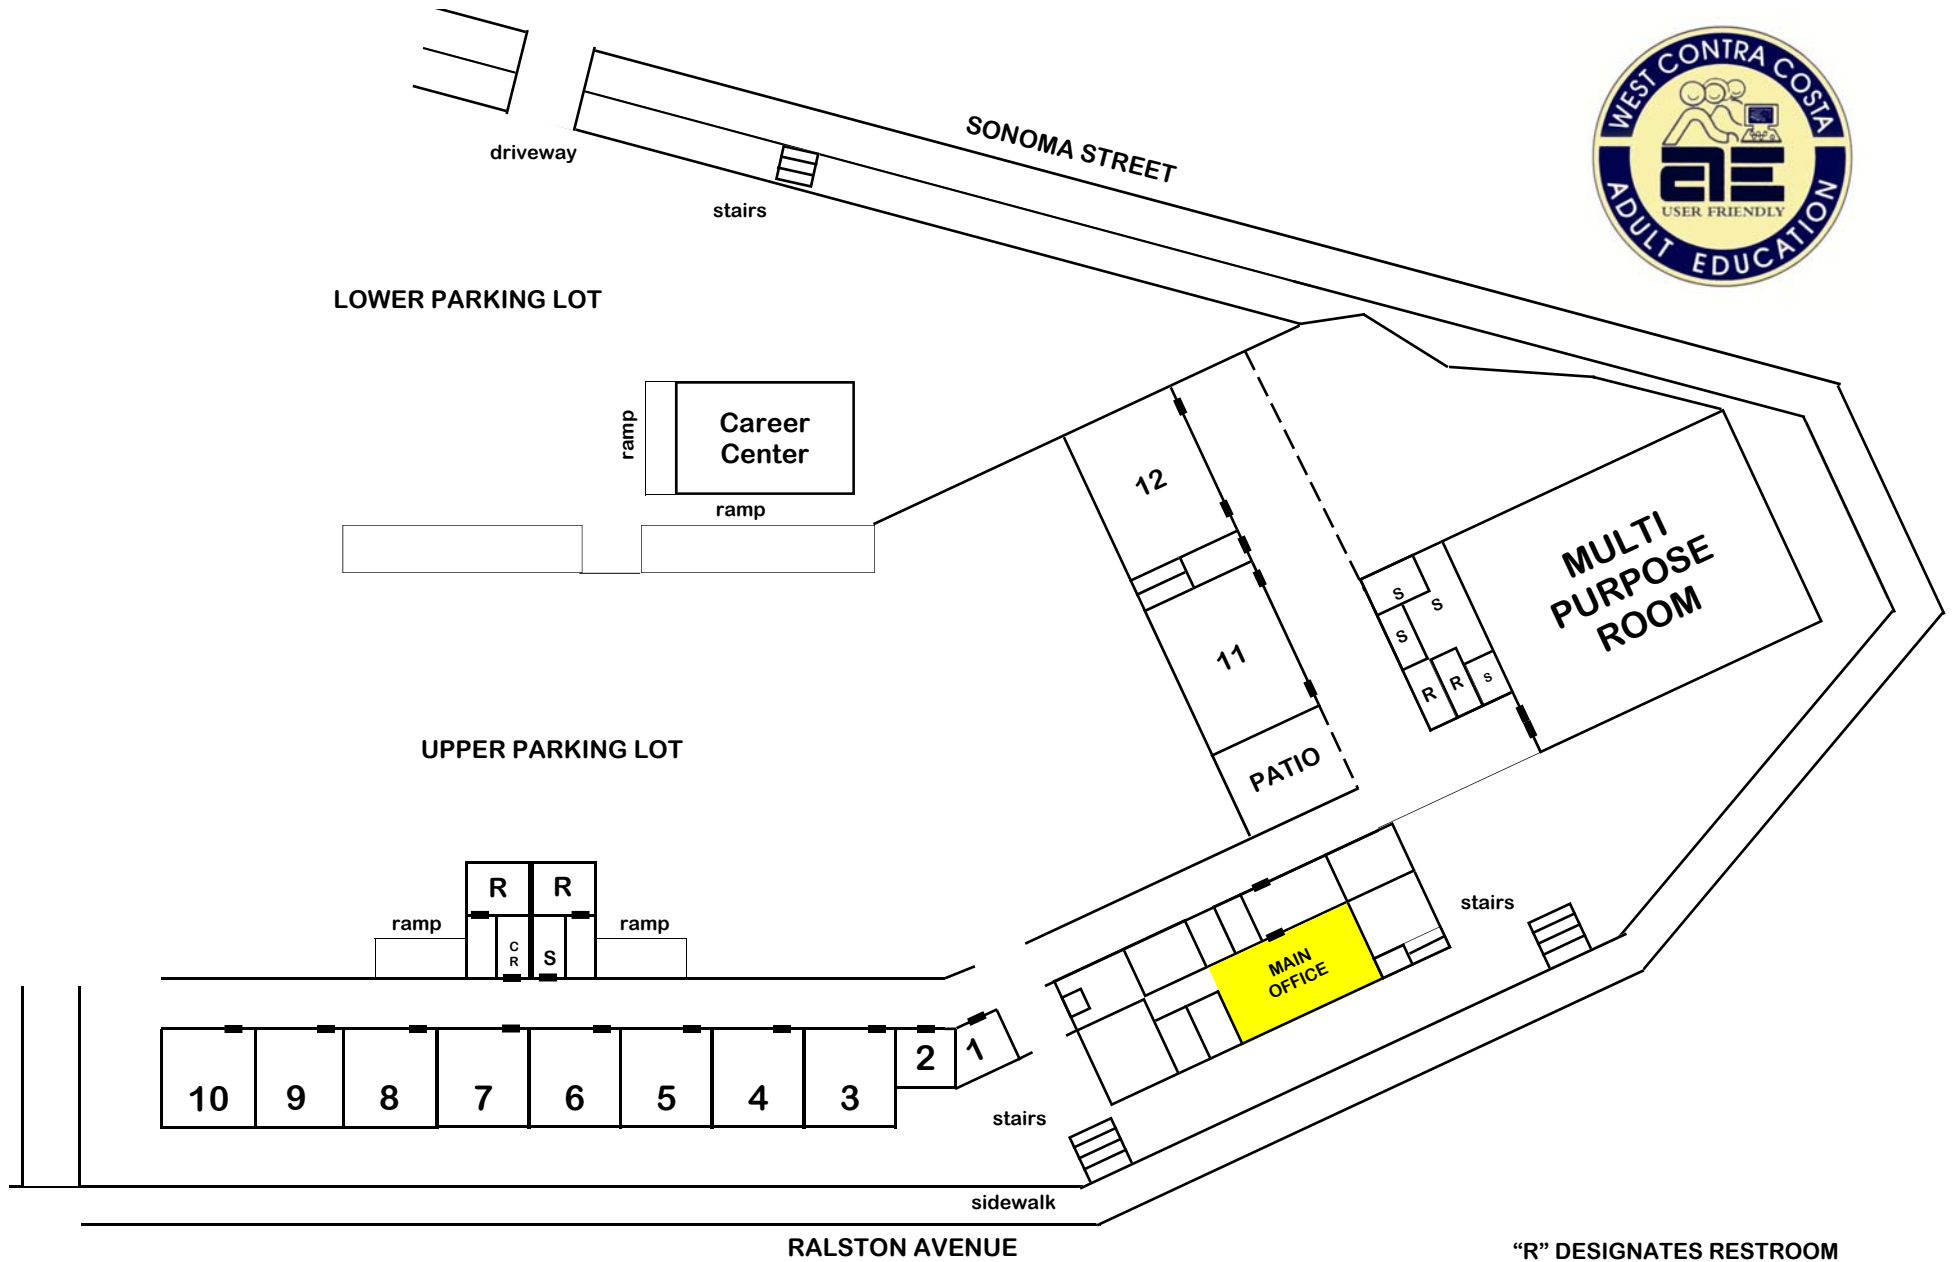

WEST CONTRA COSTA ADULT EDUCATION—SERRA CAMPUS

"R" DESIGNATES RESTROOM